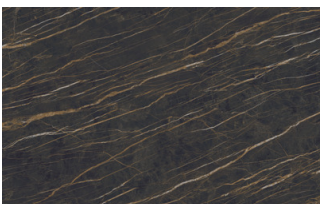

Azalai nero

Jasper moka

Storm grigio

Storm nero

Senda grigio

Pacific bianco

Glossy stoneware

Noir desir

Calacatta oro

Breche capraia

Textured finishes

TEXTURED FINISHES

Textured finishes

Avana

pietra piacentina

Oak carbone